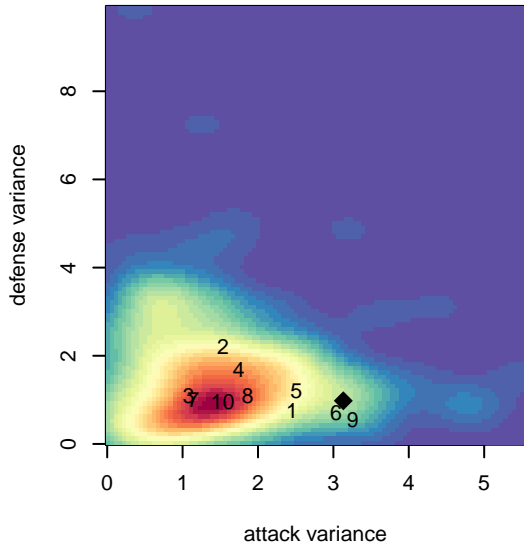

# MVP Rapids White B96

Maple Valley SA  
 Maple Valley, WA  
 B96 total strength=1621  
 attack=21.16 defense=14.03  
 fall league = NPSL B18D2

alt names used:  
 MAPLE VALLEY PREMIER RAPIDS 96 WHITE  
 Rapids 96 White  
 Rapids 96 White  
 Rapids 96 White

Venues played:  
 2014 Kent Cornucopia Cup HS U18  
 2014 KITG BU18 Green  
 2014 Xtreme Cup BU19  
 2014 NPSL B18D2  
 2014 Founders Cup B96 19

**MVP Rapids White B96**  
 Dots are actual minus expected GF (blue circles) and GA (red triangles).  
 Blue line is smoothed change in attack strength. Red is smoothed change in defense strength.

**attack and defense variance (black dot)  
relative to other teams  
and top 10 in region**

**attack and defense rating  
relative to others at age  
and all opponents in last 13 months**

**Performance relative to 13 month average**