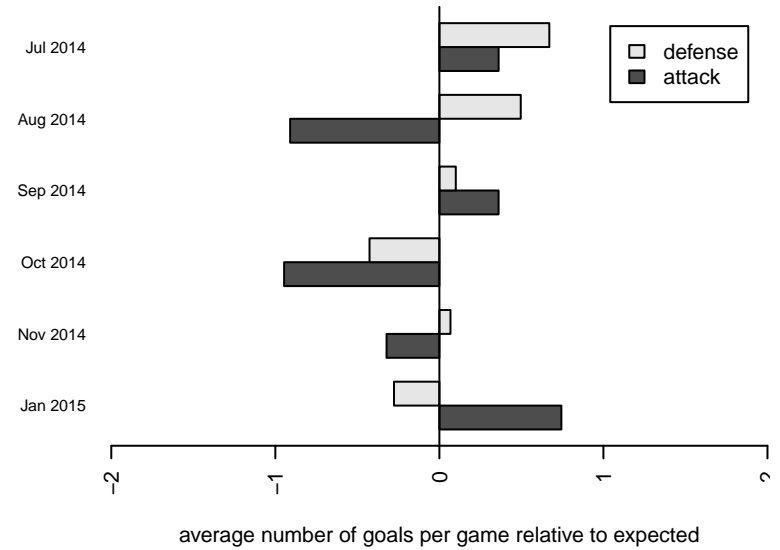

Performance relative to 13 month average