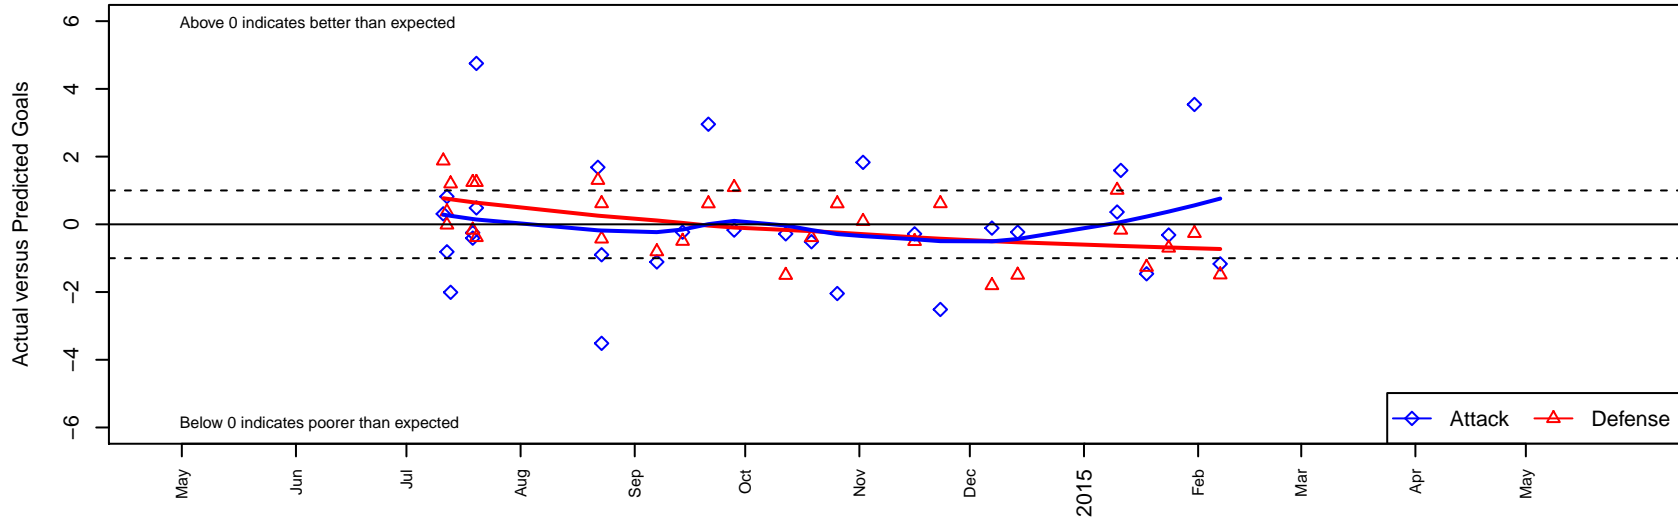

# MVP Rapids White B96

Maple Valley SA  
 Maple Valley, WA  
 B96 total strength=1621  
 attack=21.16 defense=14.03  
 fall league = NPSL B18D2

alt names used:  
 MAPLE VALLEY PREMIER RAPIDS 96 WHITE  
 Rapids 96 White  
 Rapids 96 White  
 Rapids 96 White

Venues played:  
 2014 Kent Cornucopia Cup HS U18  
 2014 KITG BU18 Green  
 2014 Xtreme Cup BU19  
 2014 NPSL B18D2  
 2014 Founders Cup B96 19

**MVP Rapids White B96**  
 Dots are actual minus expected GF (blue circles) and GA (red triangles).  
 Blue line is smoothed change in attack strength. Red is smoothed change in defense strength.

**attack and defense variance (black dot)  
relative to other teams  
and top 10 in region**

**attack and defense rating  
relative to others at age  
and all opponents in last 13 months**

**Performance relative to 13 month average**