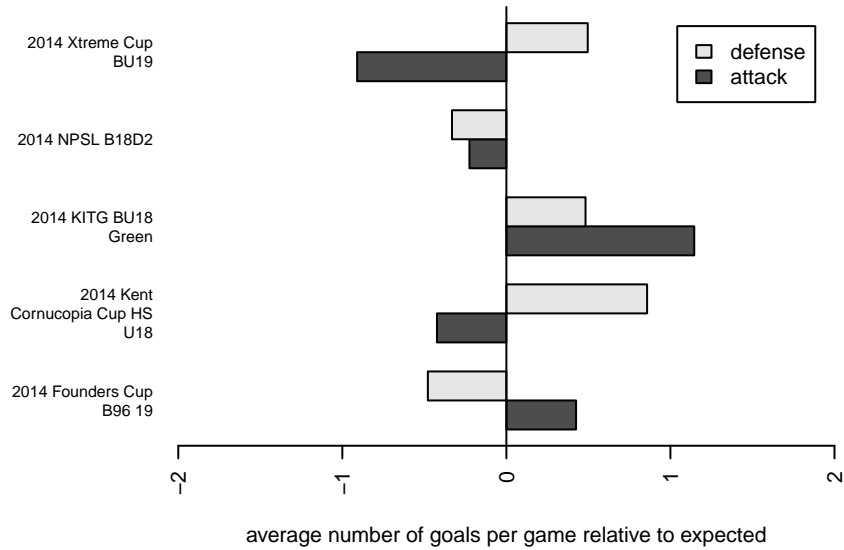

# MVP Rapids White B96

Maple Valley SA  
 Maple Valley, WA  
 B96 total strength=1621  
 attack=21.16 defense=14.03  
 fall league = NPSL B18D2

alt names used:  
 MAPLE VALLEY PREMIER RAPIDS 96 WHITE  
 Rapids 96 White  
 Rapids 96 White  
 Rapids 96 White

Venues played:  
 2014 Kent Cornucopia Cup HS U18  
 2014 KITG BU18 Green  
 2014 Xtreme Cup BU19  
 2014 NPSL B18D2  
 2014 Founders Cup B96 19

**MVP Rapids White B96**  
 Dots are actual minus expected GF (blue circles) and GA (red triangles).  
 Blue line is smoothed change in attack strength. Red is smoothed change in defense strength.

**attack and defense variance (black dot)  
relative to other teams  
and top 10 in region**

**attack and defense rating  
relative to others at age  
and all opponents in last 13 months**

**Performance relative to 13 month average**