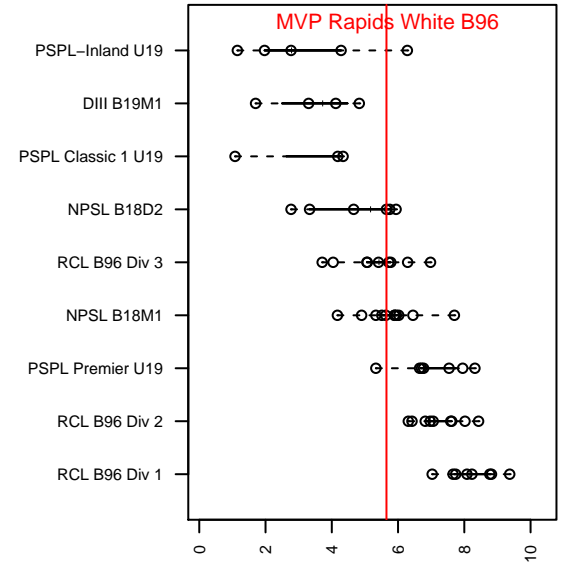

# MVP Rapids White B96

Maple Valley SA  
 Maple Valley, WA  
 B96 total strength=1621  
 attack=21.16 defense=14.03  
 fall league = NPSL B18D2

alt names used:  
 MAPLE VALLEY PREMIER RAPIDS 96 WHITE  
 Rapids 96 White  
 Rapids 96 White  
 Rapids 96 White

Venues played:  
 2014 Kent Cornucopia Cup HS U18  
 2014 KITG BU18 Green  
 2014 Xtreme Cup BU19  
 2014 NPSL B18D2  
 2014 Founders Cup B96 19

**MVP Rapids White B96**  
 Dots are actual minus expected GF (blue circles) and GA (red triangles).  
 Blue line is smoothed change in attack strength. Red is smoothed change in defense strength.

**attack and defense variance (black dot)  
relative to other teams  
and top 10 in region**

**attack and defense rating  
relative to others at age  
and all opponents in last 13 months**

**Performance relative to 13 month average**